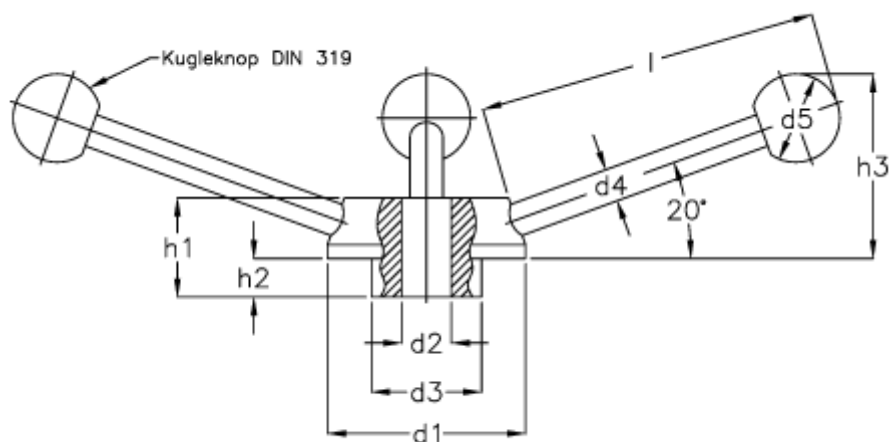

Article number: 20472252K

Description: E+G Handwheel
GN 213-65-K 16

Measures

$d1 = 65$
 $d2 = B 16$
 $d3 = 35$
 $d4 = 12$
 $d5 = 30$
 $H1 = 32$
 $H2 = 12$
 $l = 110$